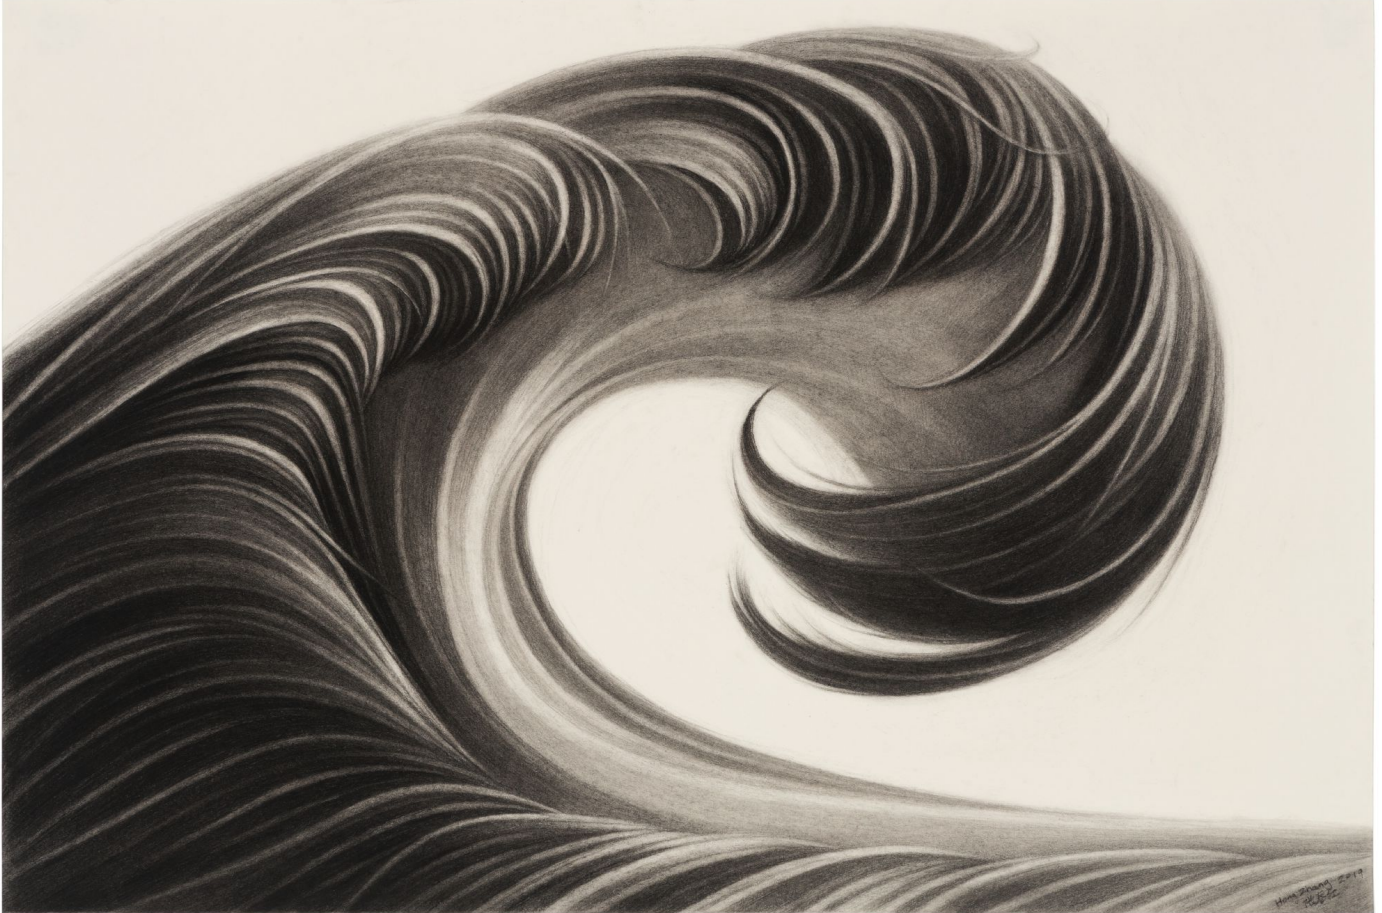

NanHai  
BRIDGING EAST & WEST

Hong Chun Zhang, *Small Wave #1*, 2018  
Charcoal on Paper with frame, 24 x 36 inches