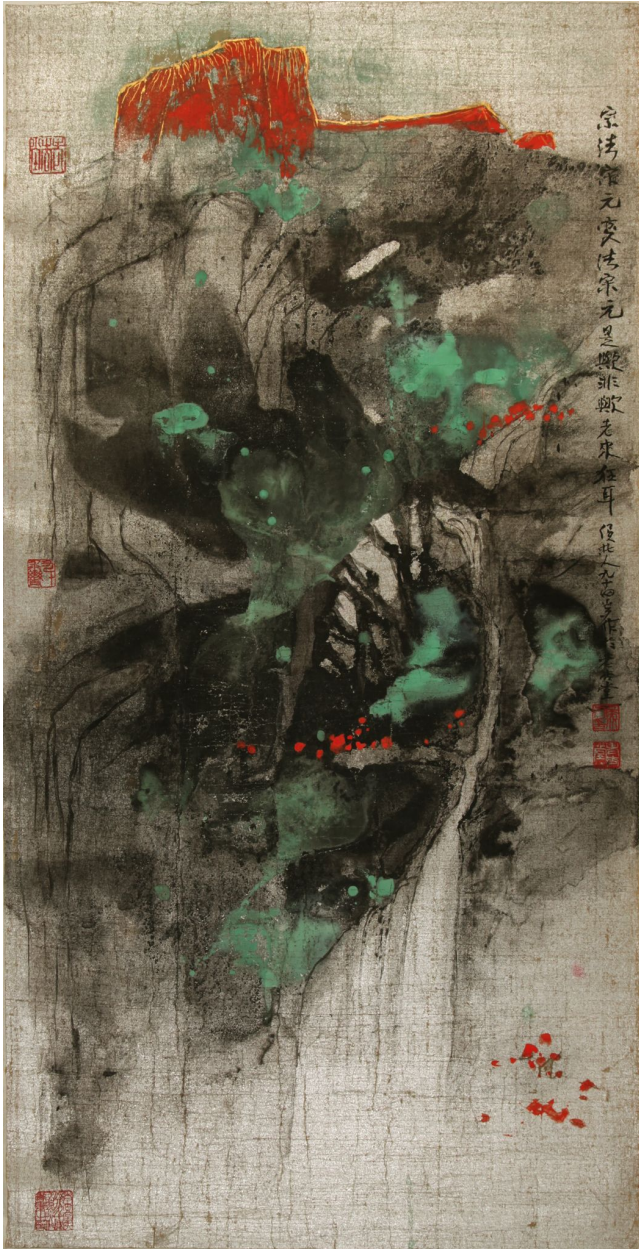

NanHai
BRIDGING EAST & WEST

Hou Beiren, *Transformation of Song & Yuan Paintings*, 2011
Ink and Color on Paper, 55 x 28 in.
*Private Collection