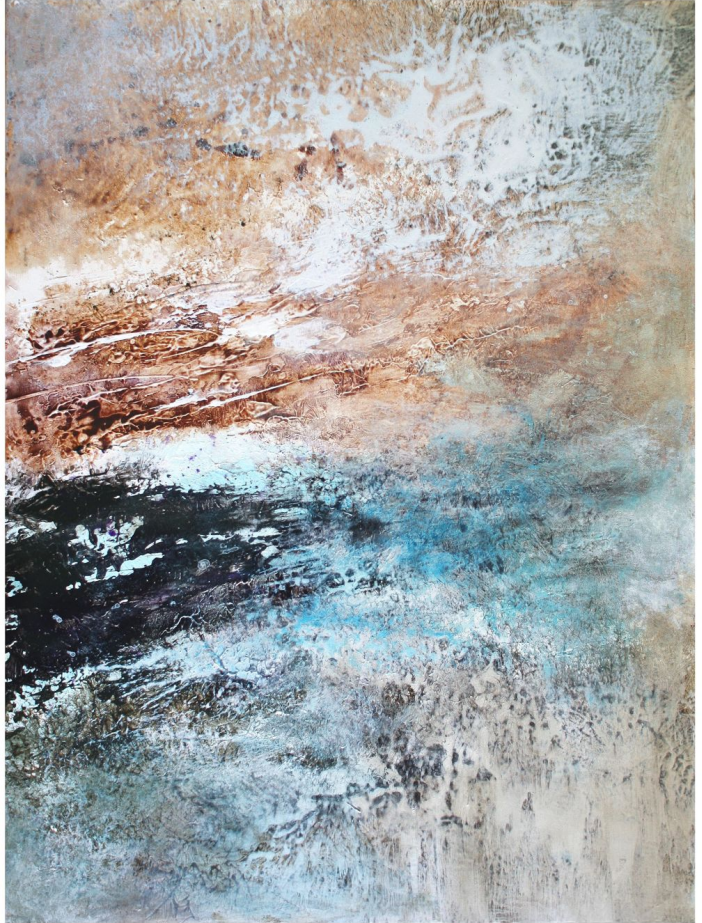

NanHai
BRIDGING EAST & WEST

Leroy Lee, *Symmetrical Life*(*Diptych*), 2014
Oil with mixed media on canvas, 40 x 60 in.