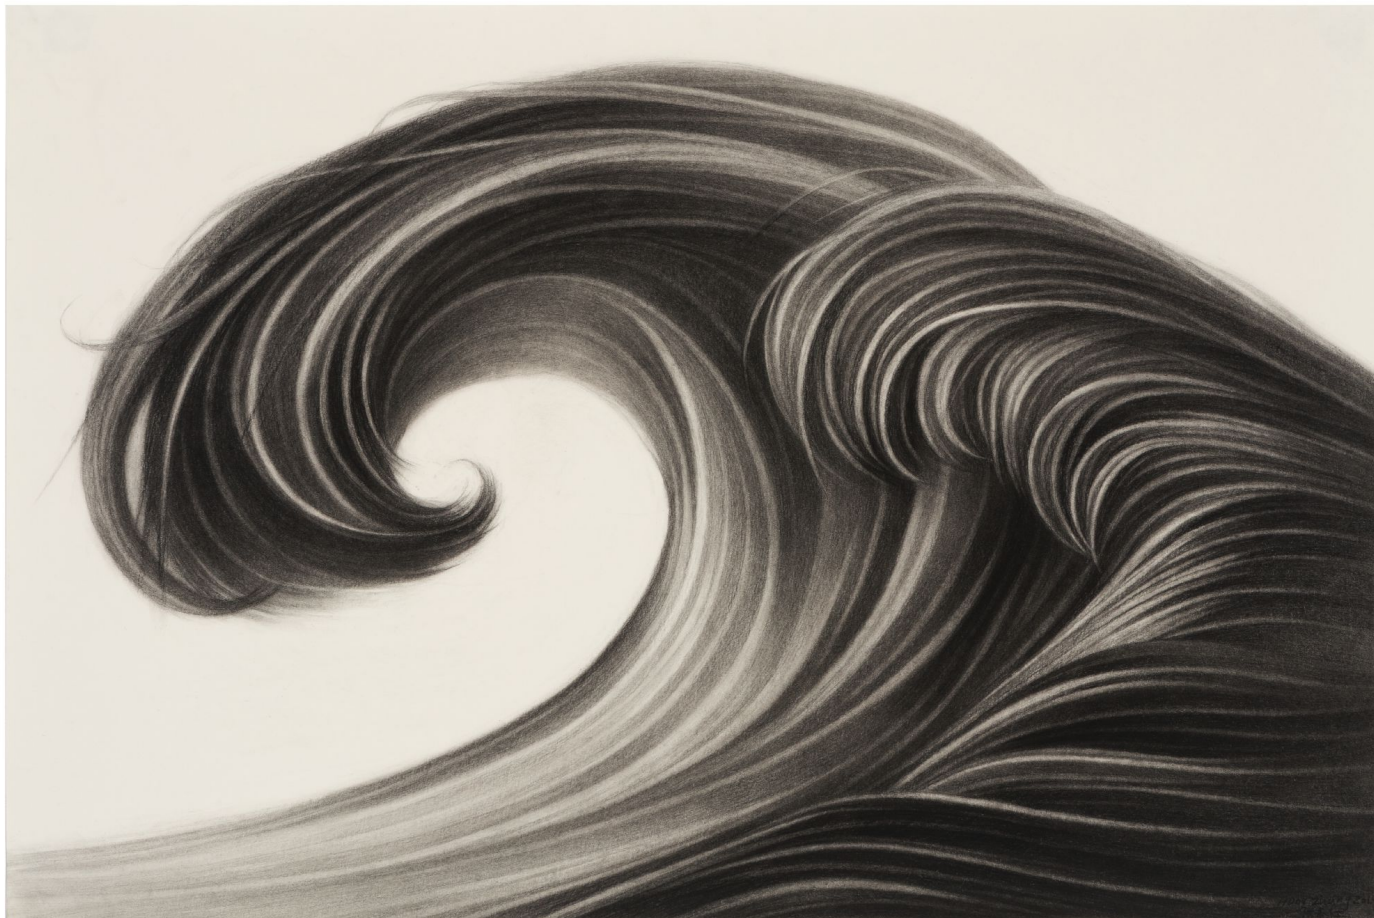

NanHai
BRIDGING EAST & WEST

Hong Chun Zhang, *Small Wave #2*, 2018
Charcoal on Paper with frame, 24 x 36 inches