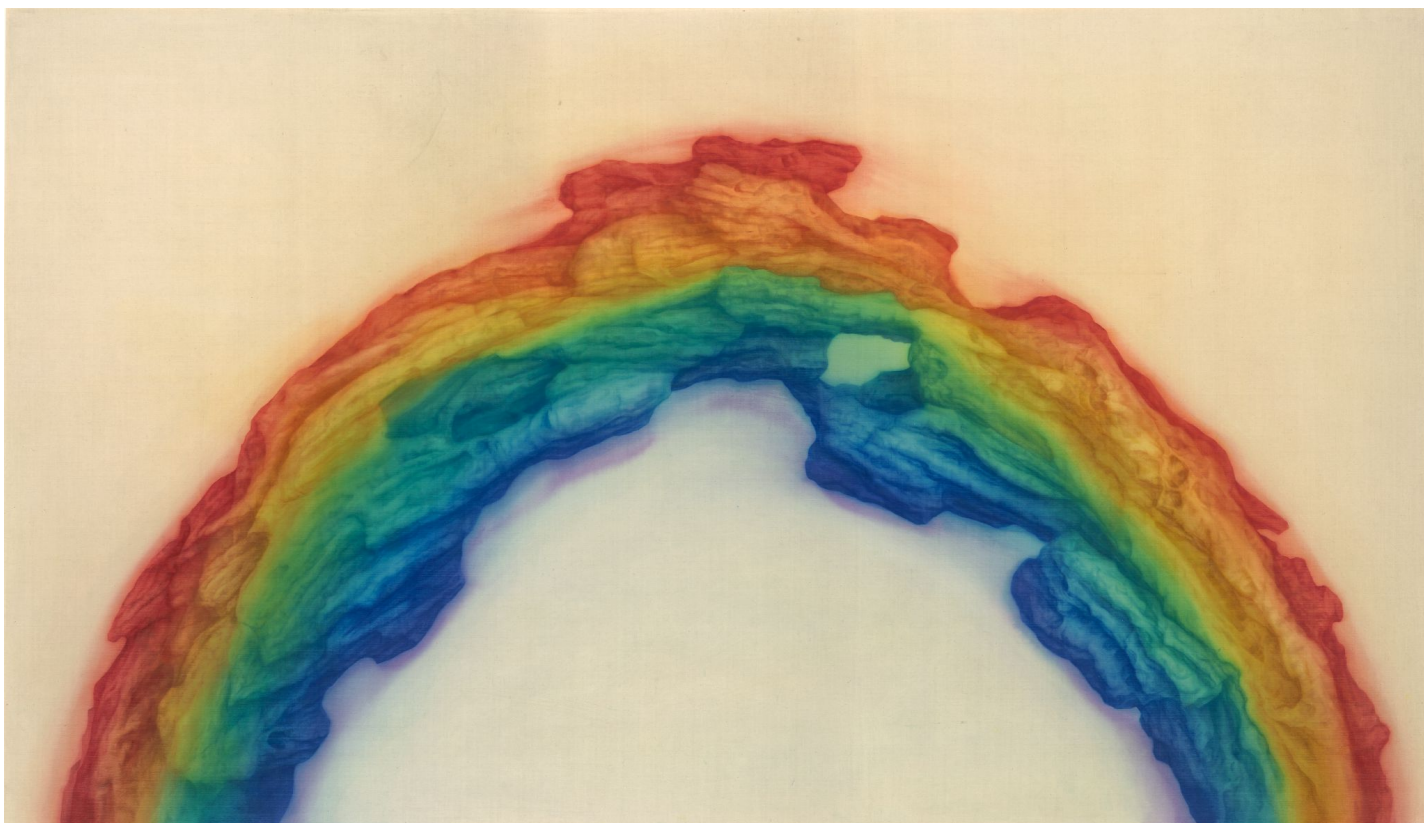

NanHai
BRIDGING EAST & WEST

Xu Lei, 彩虹石 *Rainbow Stone*, 2015
Ink and Color on Juan, 153 x 266 cm
0007-Abs