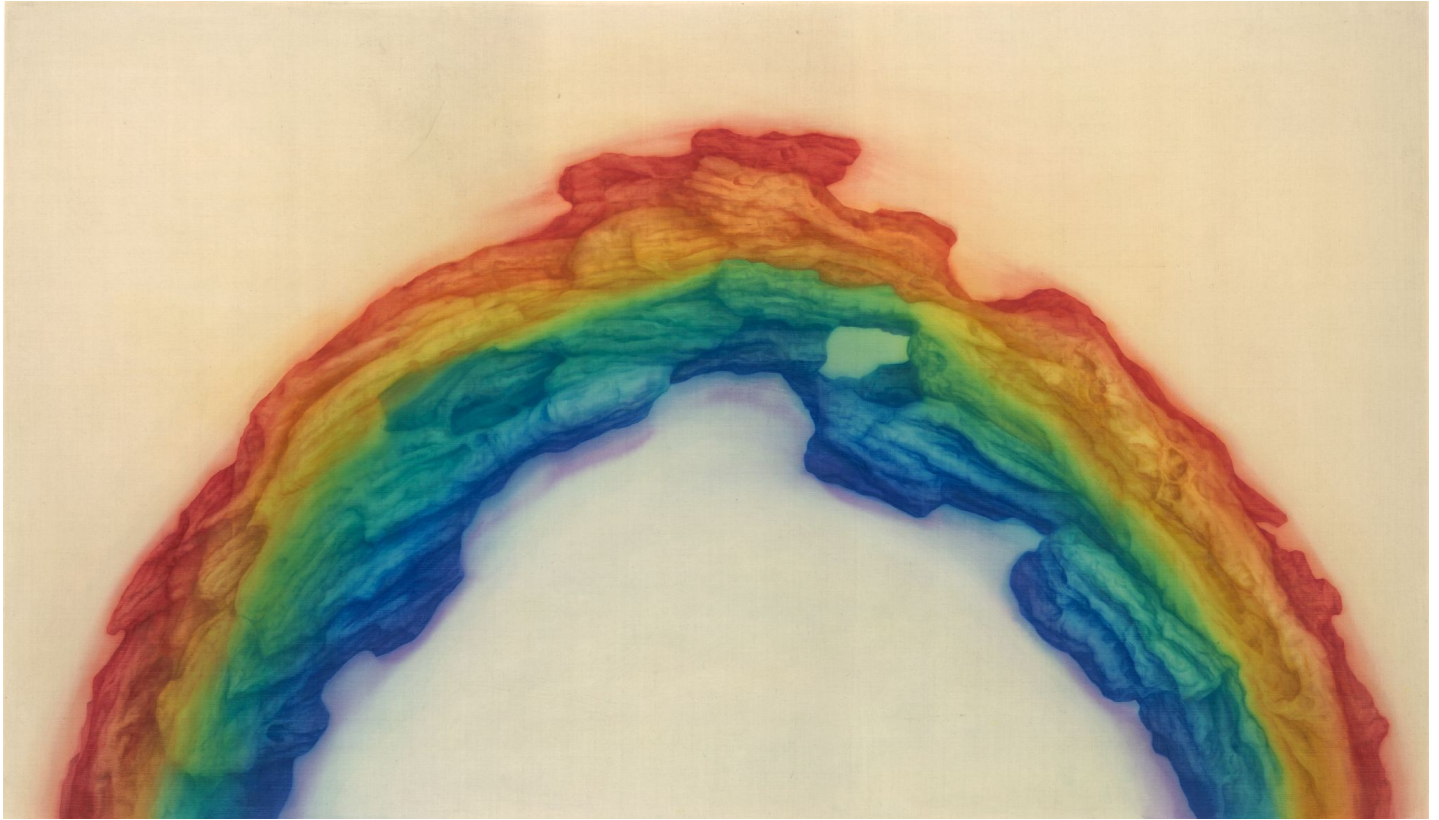

NanHai  
BRIDGING EAST & WEST

Xu Lei, ??-? *Rainbow Stone*, 2015  
Ink and Color on Juan, 153 x 266 cm  
0007-Abs