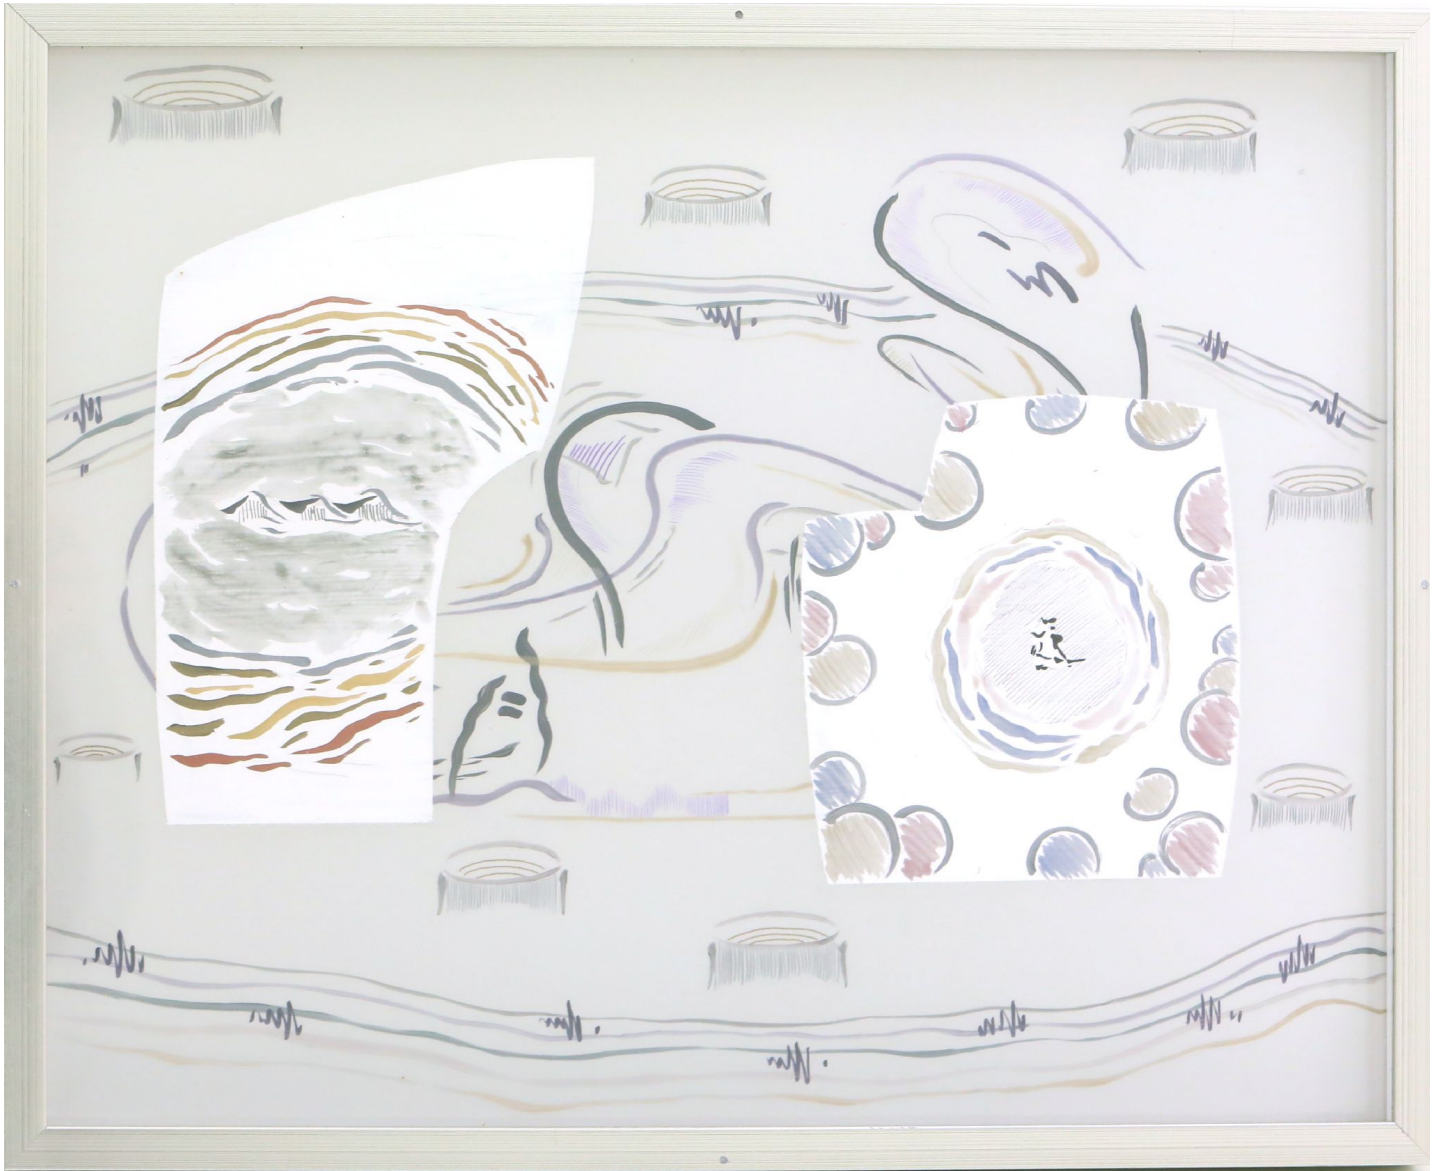

NanHai  
BRIDGING EAST & WEST

He Kunlin, 01.26.2020 (reverse side on right)  
Acrylic and Mylar, with double frames, 19 x 24 in.